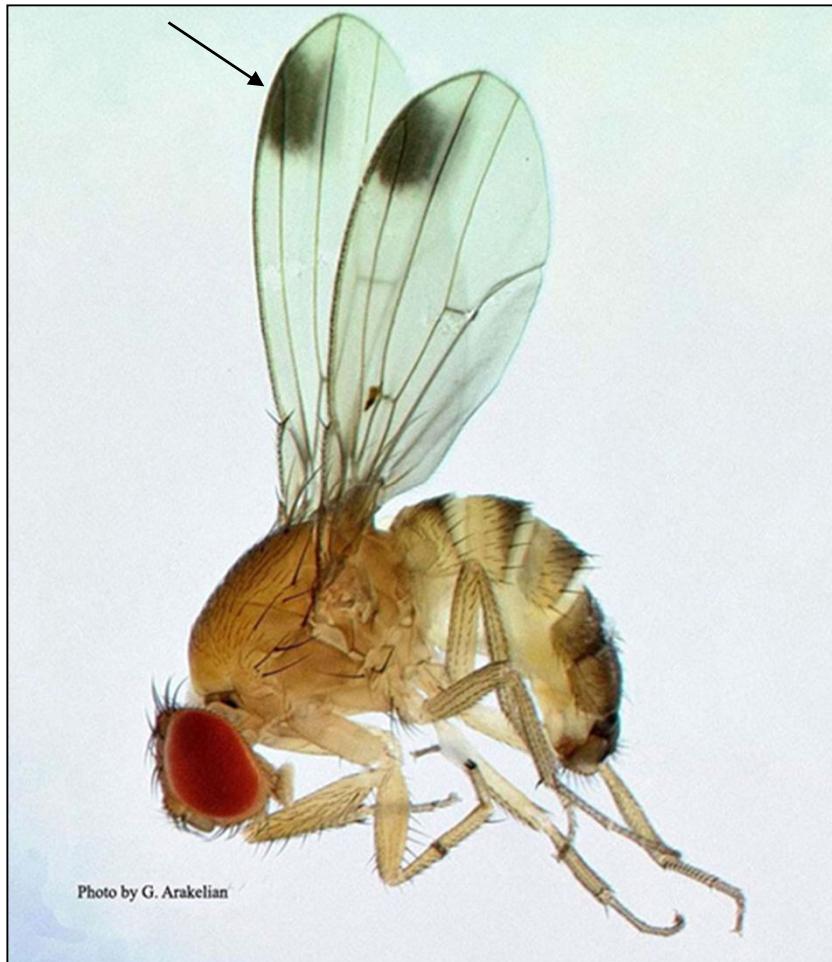

Male Spotted Wing Drosophila (SWD)

UC Berkeley & UC Cooperative Extension

Photos: M. Hauser, CDFA

Double stripes on tarsi of front legs

Leading edge of wing has dark spot

Unbroken abdominal bands

Female *Drosophila* species

UC Berkeley & UC Cooperative Extension Photos: M. Hauser, CDFA

Spotted Wing *Drosophila* (*D. suzukii*)

SWD has a large, saw-like, serrated ovipositor with two even rows of teeth that are much darker than rest of ovipositor

Other *Drosophila* spp.
have smaller, more rounded ovipositors, sometimes with irregular, poorly defined teeth