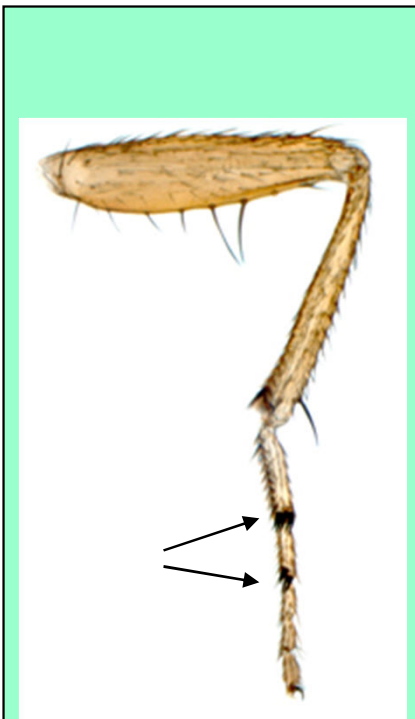

Male Spotted Wing Drosophila (SWD)

UC Berkeley & UC Cooperative Extension

Photos: M. Hauser, CDFA

Double stripes on tarsi of front legs

Leading edge of wing has dark spot

Unbroken abdominal bands

Female *Drosophila* species

UC Berkeley & UC Cooperative Extension Photos: M. Hauser, CDFA

Spotted Wing *Drosophila* (*D. suzukii*)

SWD has a large, saw-like, serrated ovipositor with two even rows of teeth that are much darker than rest of ovipositor

Other *Drosophila* spp.
have smaller, more rounded ovipositors, sometimes with irregular, poorly defined teeth